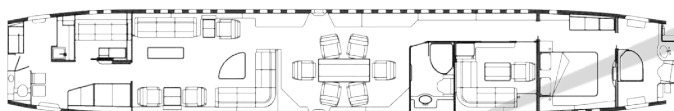

VPBRT Boeing BBJ 737-700

18

Passengers

Wifi Available*

DUBAI
LONDON
NEW YORK
Floating

Worldwide Operations | 2 Flight Attendants

- Category: Ultra-Long-Range Jet
- Capacity: Comfortable 18 passenger executive configuration
- Interior: Leather interior seating includes forward crew rest area, forward lounge, mid cabin conference table, 1 VIP office and an aft private bedroom with en-suite shower
- Galley: Forward full service galley with oven, microwave and coffee maker
- Amenities: Worldwide WiFi available*, video monitors, Airshow, DVD/CD player, Flight phone/Sat phone

Berthing	11
Lavatories	3
Range	6000nm
Max. speed	mach0.82/541mph
Cabin Height	7'1"
Cabin Length	79'2"
Cabin Width	11'6"
40 standard size bags in the hold	

Day Configuration

Night Configuration